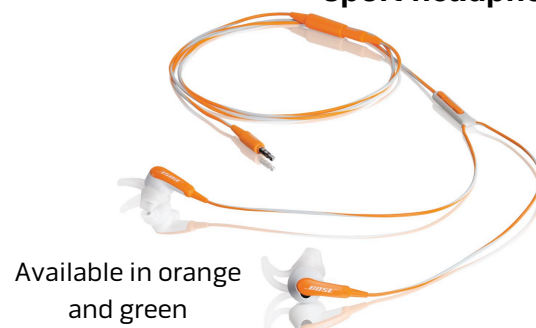

Bose® SIE2i sport headphones